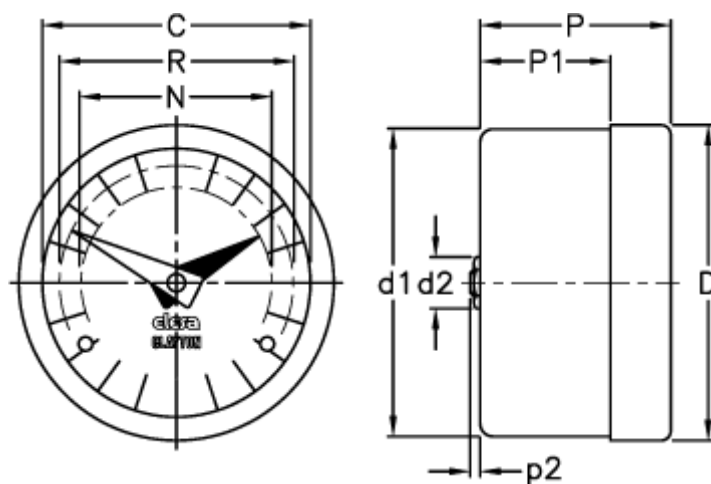

Article number: 2307020541

Description: E+G Gravity indicator
GA02-0015-D

Measures

C = 60

R = 51

D = 68.4

D1 = 67.0

d2 = 8

N = 44

P = 32

P1 = 19.3

p2 = 1.0